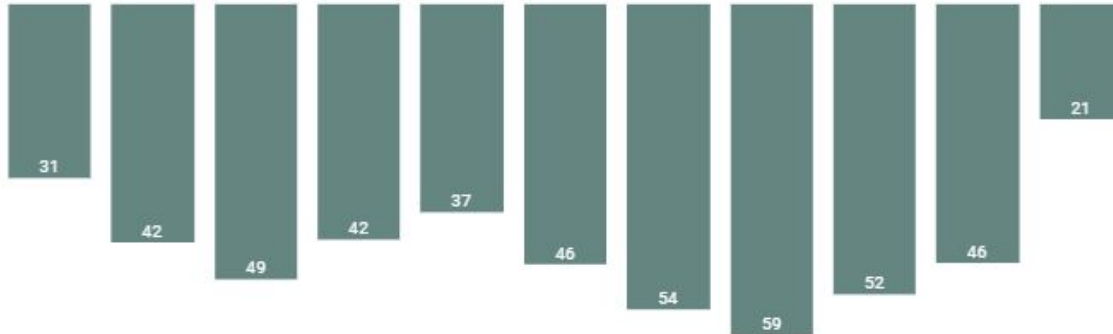

Crown Branch Average Hourly Visits - Door Count Software

Weekday	9AM	10AM	11AM	12PM	1PM	2PM	3PM	4PM	5PM	6PM	7PM
Sunday	-	-	-	46	43	64	47	35	26	-	-
Monday	-	59	51	31	36	56	85	95	62	35	29
Tuesday	-	55	57	51	38	33	52	59	60	48	19
Wednesday	-	34	48	43	35	35	53	55	73	50	15
Thursday	-	25	38	37	24	25	40	69	70	55	19
Friday	23	25	33	36	41	37	41	70	64	-	-
Saturday	37	51	62	49	40	65	59	40	20	-	-