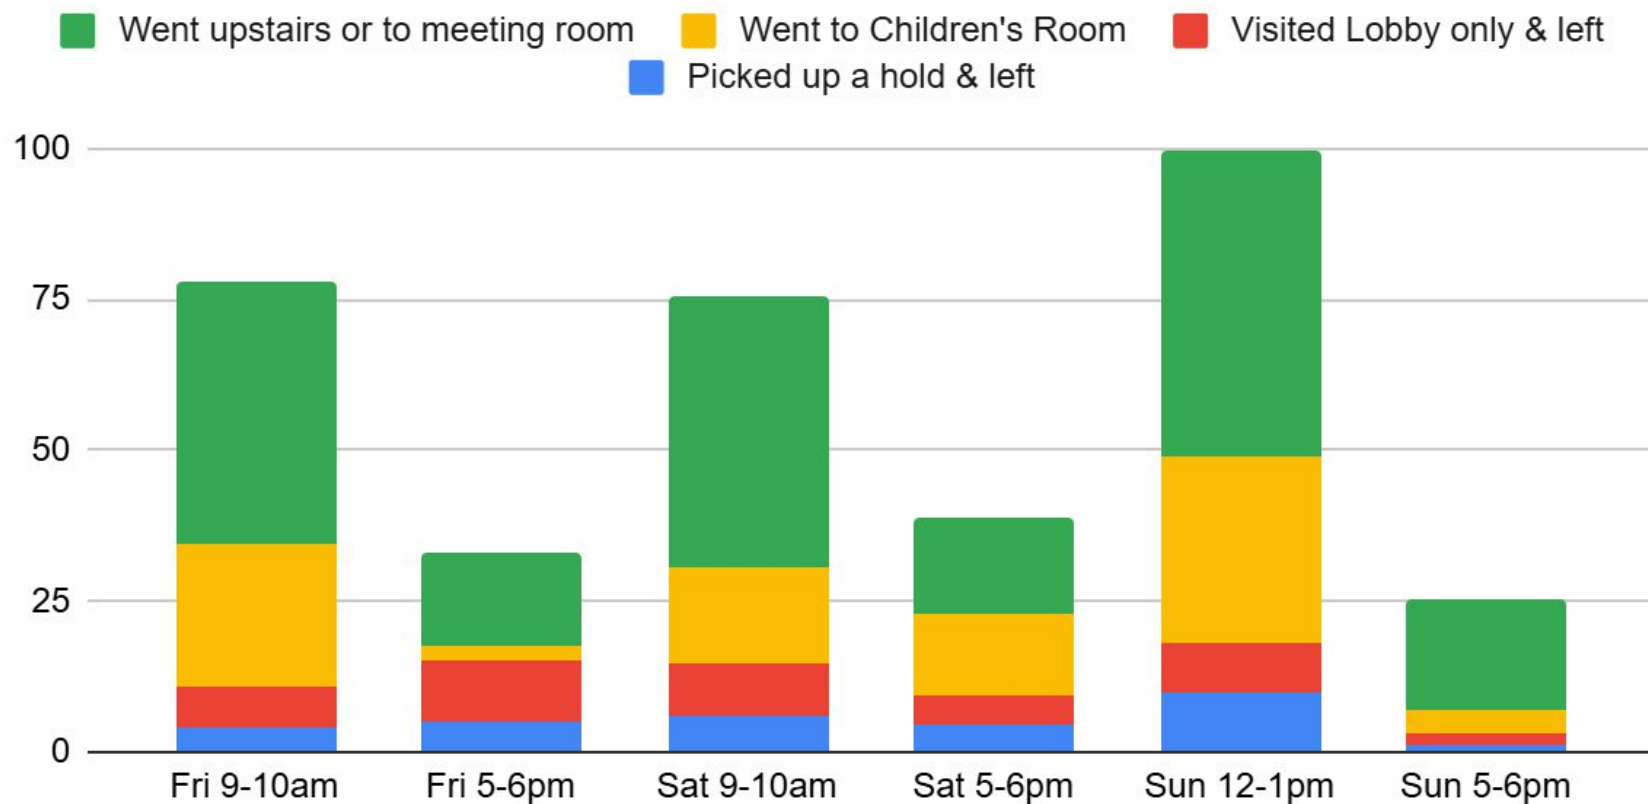

Main Library

Main Library