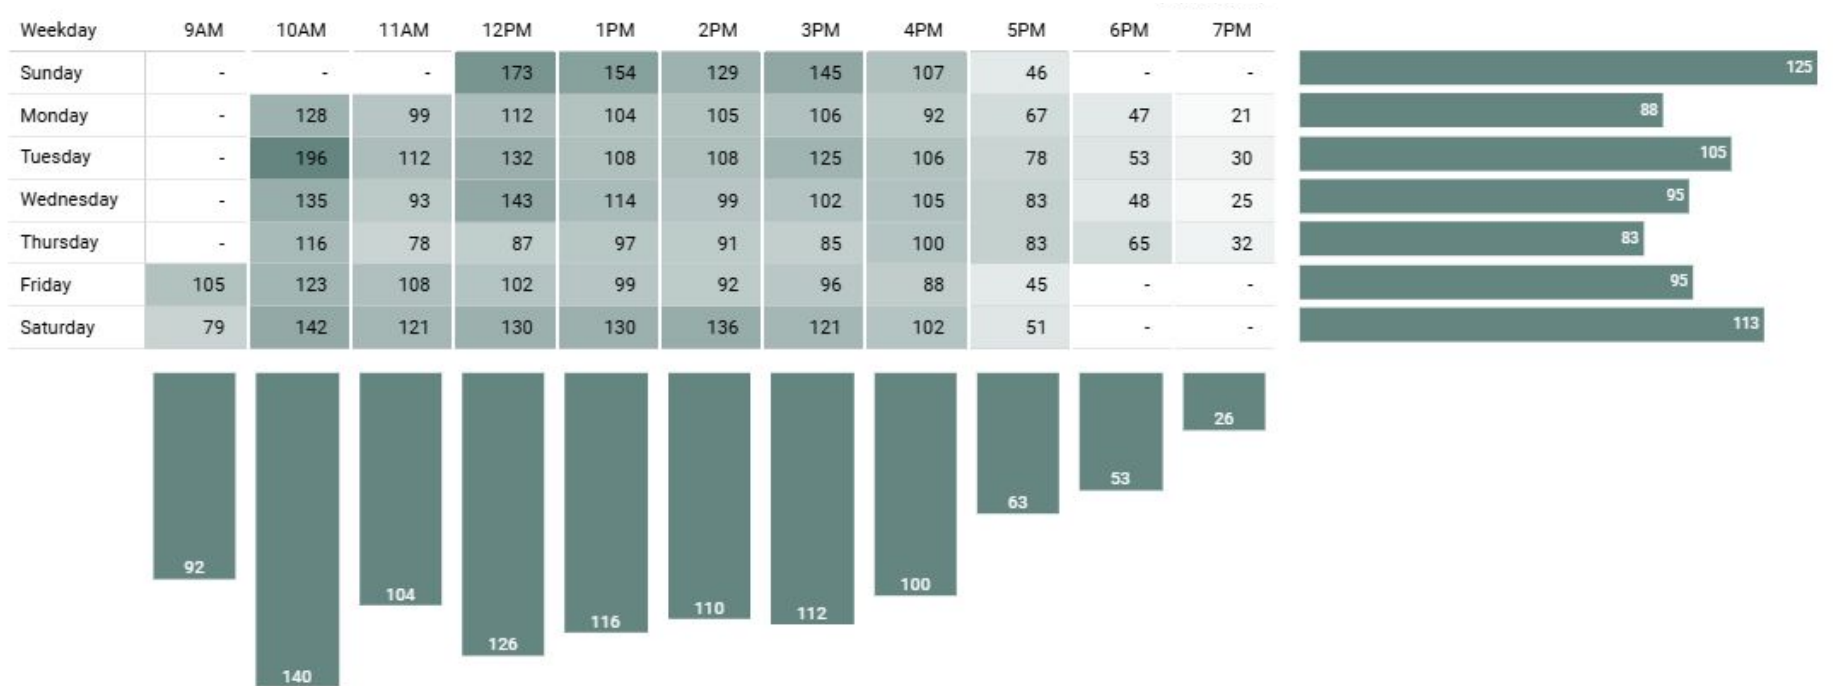

**EVANSTON  
PUBLIC  
LIBRARY**

# Weekend Hours Analysis

November 2024 Data

# Main Library Average Hourly Visits - Door Count Software

# Crown Branch Average Hourly Visits - Door Count Software

Weekday	9AM	10AM	11AM	12PM	1PM	2PM	3PM	4PM	5PM	6PM	7PM
Sunday	-	-	-	46	43	64	47	35	26	-	-
Monday	-	59	51	31	36	56	85	95	62	35	29
Tuesday	-	55	57	51	38	33	52	59	60	48	19
Wednesday	-	34	48	43	35	35	53	55	73	50	15
Thursday	-	25	38	37	24	25	40	69	70	55	19
Friday	23	25	33	36	41	37	41	70	64	-	-
Saturday	37	51	62	49	40	65	59	40	20	-	-