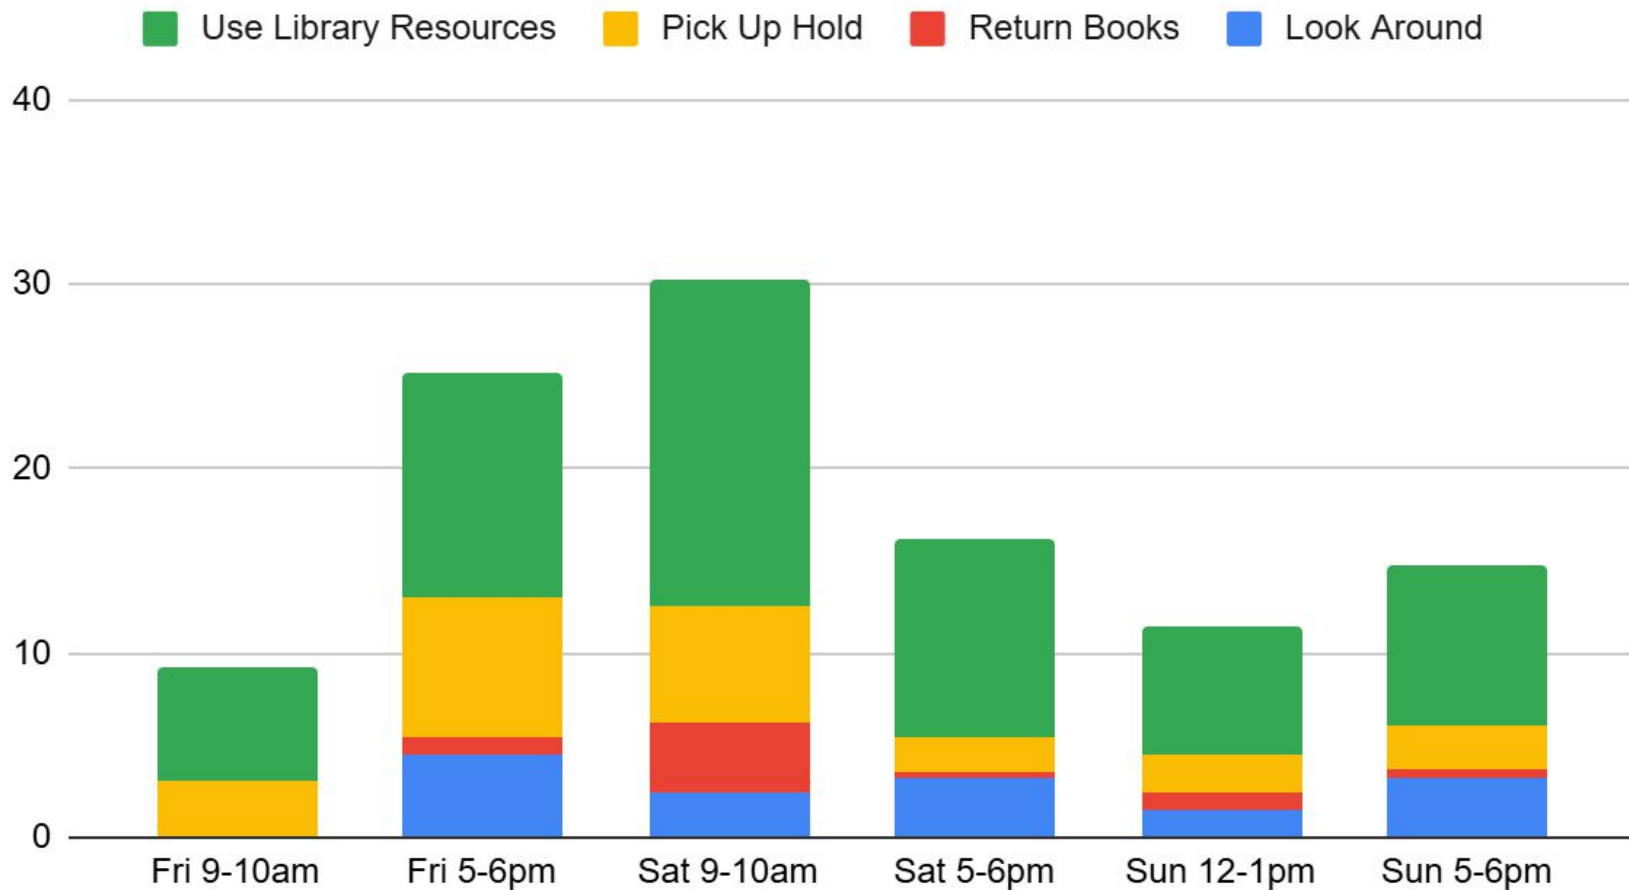

Robert Crown