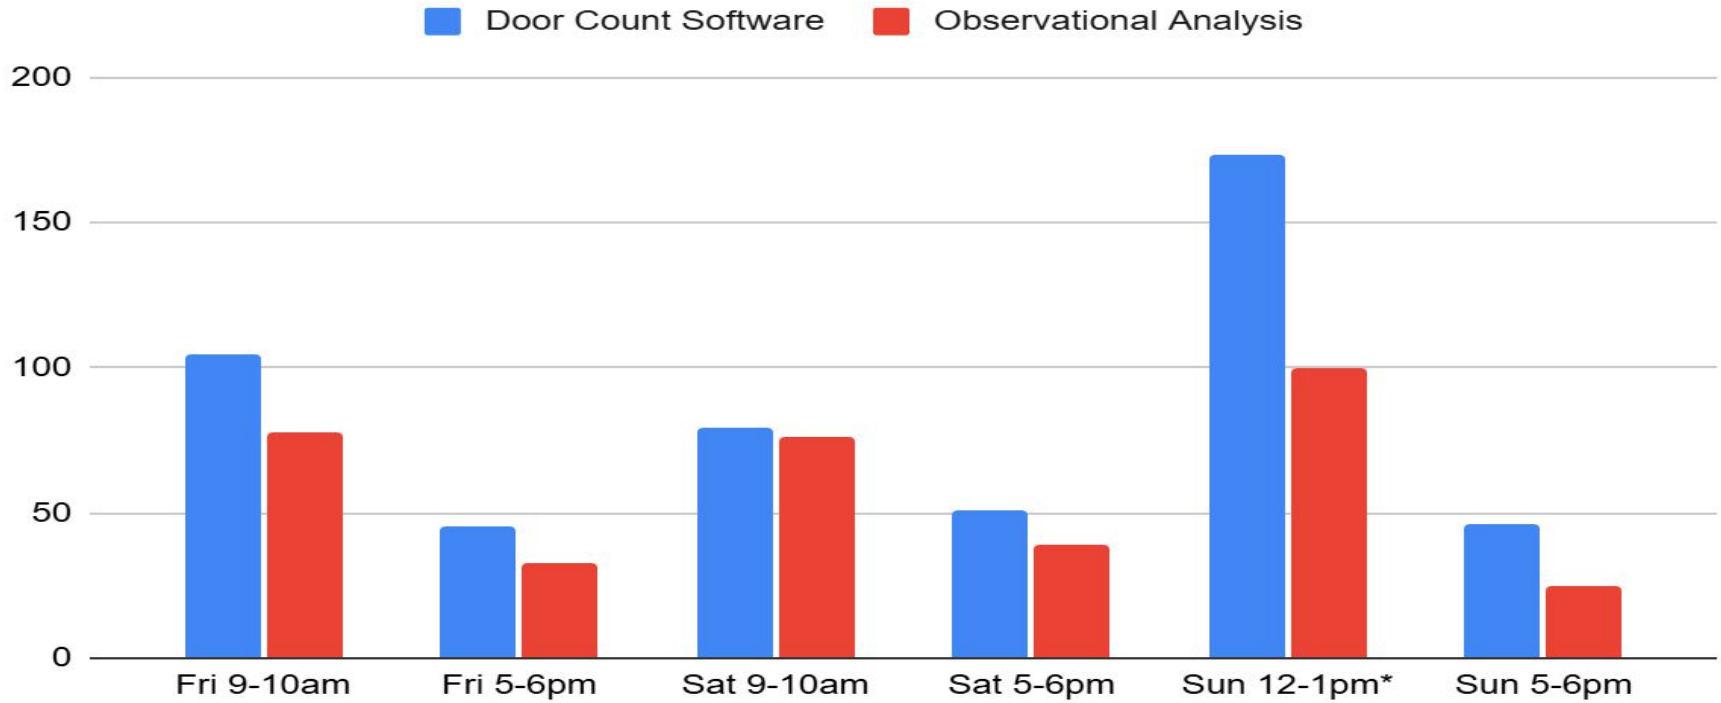

Main Library Average Hourly Visits

Door Count Software and Observational Analysis

*Sunday 12-1pm - observers noted not being able to count everyone because of a rush when the doors opened.