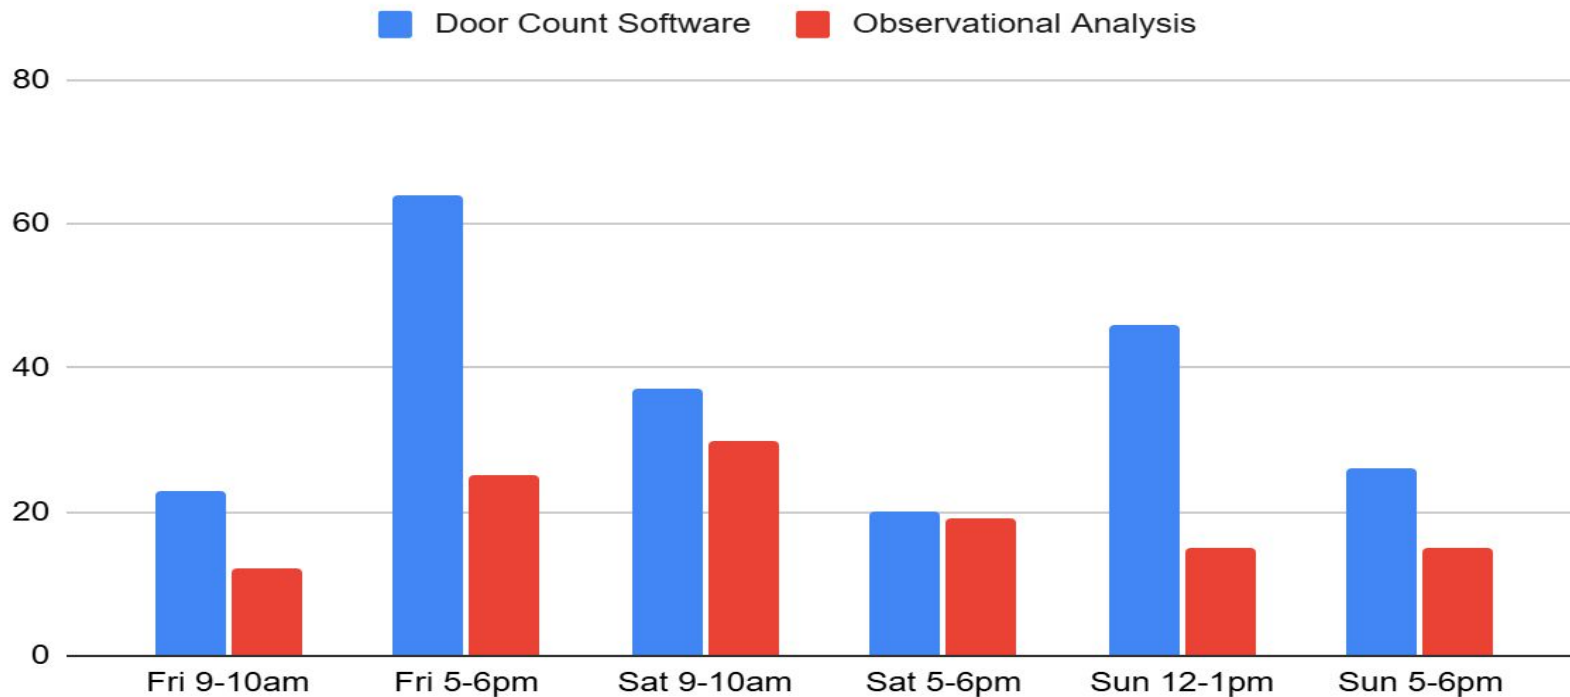

Crown Branch Average Hourly Visits

Door Count Software and Observational Analysis